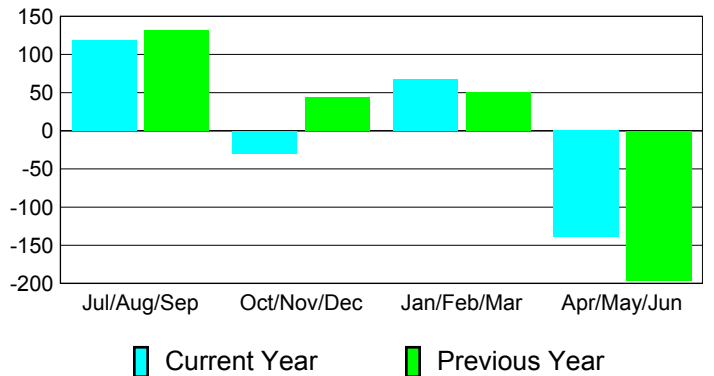

Membership Results
2010-2011

Membership
2009-2010

Month	Net Memb Goal	Actual New Memb	Actual Dropped Memb	Gain/Loss of Memb	Gain/Loss of Memb
Jul/Aug/Sep	100	169	-51	118	132
Oct/Nov/Dec	90	53	-83	-30	44
Jan/Feb/Mar	50	106	-38	68	50
Apr/May/June	-40	44	-183	-139	-196
Totals	200	372	-355	17	30

Membership Results 2010-2011

Goal, New, Dropped, Gain/Loss

Comparison of Membership Gain/Loss

Current Year Compared to the Previous Year

Gender Comparison 2010-2011

Jul/Aug/Sep

Oct/Nov/Dec

Jan/Feb/Mar

Apr/May/June

Male

Female