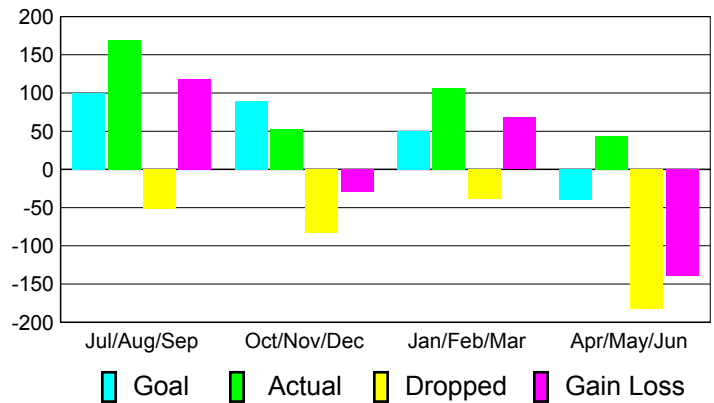

Membership Results 2010-2011

Goal, New, Dropped, Gain/Loss

Comparison of Membership Gain/Loss

Current Year Compared to the Previous Year