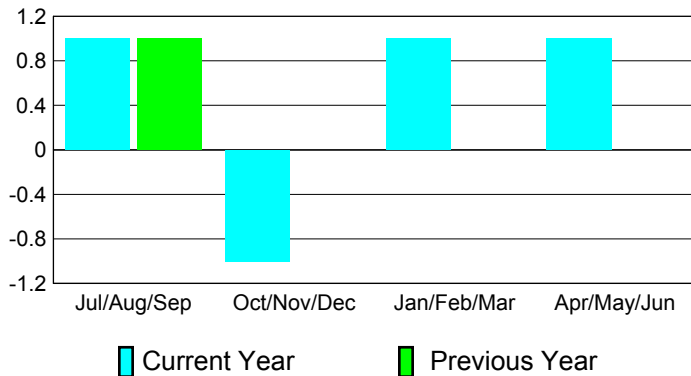

2010-2011 GMT Reports for District (or Undistricted) **District 308 B1**

GMT: **Doctor DATUK K NAGARATN**, Location: **MALAYSIA**

GMT CA: **5**

CLUBS

Club Results
2010-2011

Clubs
2009-2010

Month	New Club Goal	Actual New Clubs	Actual Dropped Clubs	Gain/Loss of Clubs	Gain/Loss of Clubs
Jul/Aug/Sep	1	1	0	1	1
Oct/Nov/Dec	1	0	-1	-1	0
Jan/Feb/Mar	1	0	1	1	0
Apr/May/June	0	1	0	1	0
Totals	3	2	0	2	1

Club Results 2010-2011

Goal, New, Dropped, Gain/Loss

Comparison of Club Gain/Loss

Current Year Compared to the Previous Year

YTD Status Quo Clubs 2010-2011

Status Quo Clubs Compared to Status Quo Members

MEMBERSHIP