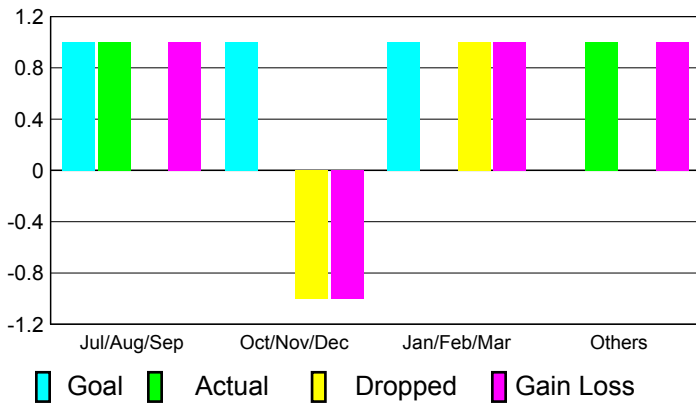

2010-2011 GMT Reports for District (or Undistricted) **District 308 B1**

GMT: **Doctor DATUK K NAGARATN**, Location: **MALAYSIA**

GMT CA: **5**

CLUBS

Club Results
2010-2011

Clubs
2009-2010

Month	New Club Goal	Actual New Clubs	Actual Dropped Clubs	Gain/Loss of Clubs	Gain/Loss of Clubs
Jul/Aug/Sep	1	1	0	1	1
Oct/Nov/Dec	1	0	-1	-1	0
Jan/Feb/Mar	1	0	1	1	0
Apr/May/June	0	1	0	1	0
Totals	3	2	0	2	1

Club Results 2010-2011

Goal, New, Dropped, Gain/Loss

Comparison of Club Gain/Loss

Current Year Compared to the Previous Year

YTD Status Quo Clubs 2010-2011

Status Quo Clubs Compared to Status Quo Members

MEMBERSHIP

Membership Results
2010-2011

Membership
2009-2010

Month	Net Memb Goal	Actual New Memb	Actual Dropped Memb	Gain/Loss of Memb	Gain/Loss of Memb
Jul/Aug/Sep	100	169	-51	118	132
Oct/Nov/Dec	90	53	-83	-30	44
Jan/Feb/Mar	50	106	-38	68	50
Apr/May/June	-40	44	-183	-139	-196
Totals	200	372	-355	17	30